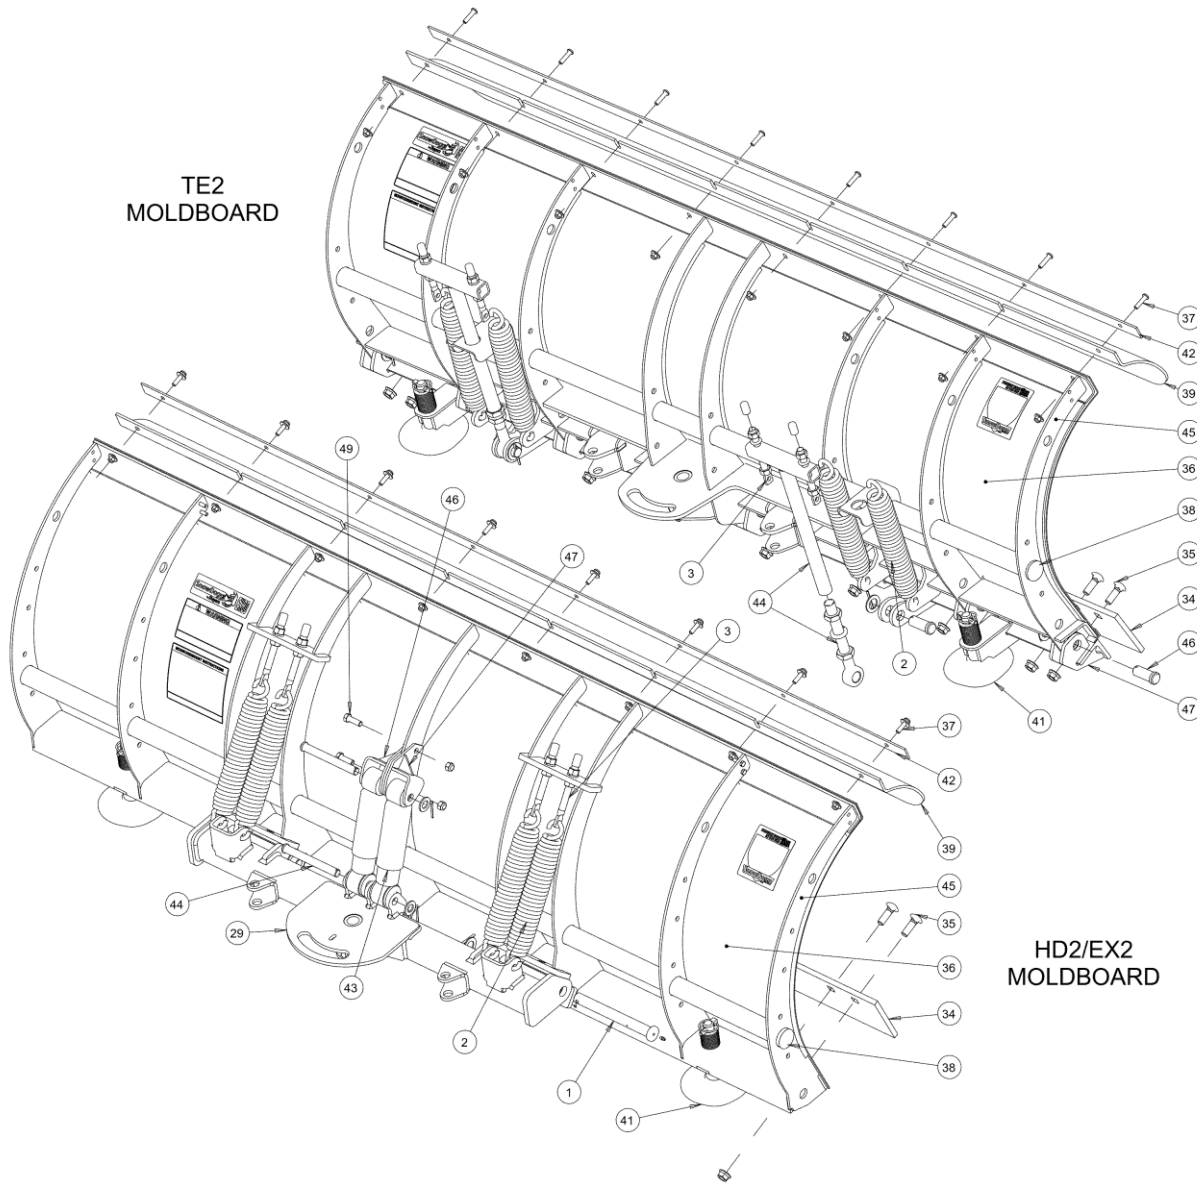

TE2
MOLDBOARD

HD2/EX2
MOLDBOARD

Ref	Part No.	Description	Qty	Ref	Part No.	Description	Qty
	16020322	TE80-2 Moldboard		45	16122350	Frame, Moldboard, HD75	1
	16020312	TE75-2 Moldboard		45	16122310	Moldboard Weldment, TE90	1
	16020642	EX90-2 Moldboard		45	16122300	Moldboard Weldment, TE75	1
	16020632	EX85-2 Moldboard		45	16020322	TE80-2 Moldboard	1
	16020622	EX80-2 Moldboard		45	16122302	Moldboard Weldment, TE80	1
	16020612	EX75-2 Moldboard		45	16020312	TE75-2 Moldboard	1
	16020532	HD80-2 Moldboard		45	16020632	EX85-2 Moldboard	1
	16020522	HD75-2 Moldboard		45	16020342	TE90-2 Moldboard	1
	16020342	TE90-2 Moldboard		45	16020522	HD75-2 Moldboard	1
1	16101516	Grease Fitting, 1/4-28 Threaded	1	45	16020532	HD80-2 Moldboard	1
1	16101100	Trip Pin Kit (x2)	1	45	16020612	EX75-2 Moldboard	1
2	16101200	Trip Spring	4	45	16020622	EX80-2 Moldboard	1
3	16101210	Spring Mount Eye Bolt Kit (x4)	4	45	16020622	EX80-2 Moldboard	1
4	16101516	Grease Fitting, 1/4-28 Threaded	1	46	16102144	Clevis Pin Kit, 1 x 2-3/8	10
29	16111300	Sector, HD/EX	1	46	16101508	Shock Mount Bracket, DS, HD/EX	1
34	16120520	Cutting Edge, 90 x 3/8	1	47	16101506	Shock Mount Bracket, PS, HD/EX	1
34	16120530	Cutting Edge, 96 x 3/8	1	47	16122304	Trip Angle, TE75	1
34	16120610	Cutting Edge, 90 x 1/2	1	47	16122306	Trip Angle, TE80	1
34	16120620	Cutting Edge, 96 x 1/2	1	47	16122312	Trip Angle, TE90	1
34	16120630	Cutting Edge, 102 x 1/2	1				
34	16120640	Cutting Edge, 108 x 1/2	1				
34	16120710	Cutting Edge, 90in, Rubber	1				
34	16120720	Cutting Edge, 96in, Rubber	1				
34	16120730	Cutting Edge, 102in, Rubber	1				
34	16120740	Cutting Edge, 108in, Rubber	1				
35	16120114	Cutting Edge Hdw Kit, 5/8-11, 14 pcs	1				
36	16121630	Skin, EX85, SST	1				
36	16121520	Skin, HD75, SST	1				
36	16121640	Skin, EX90, SST	1				
36	16121620	Skin, EX80, SST	1				
36	16121618	Skin, TE90, SST	1				
36	16121614	Skin, TE80, SST	1				
36	16121612	Skin, TE75, SST	1				
36	16121610	Skin, EX75, SST	1				
36	16121530	Skin, HD80, SST	1				
37	16120110	Moldboard Skin Hardware Kit	1				
38	16120120	Crosstube Cap	2				
39	16121158	Deflector, 90in, Poly	1				
39	16120161	Deflector, 102in, Rubber	1				
39	16120162	Deflector, 108in, Poly	1				
39	16120163	Deflector, 108in, Rubber	1				
39	16120159	Deflector, 96in, Rubber	1				
39	16120157	Deflector, 90in, Rubber	1				
39	16120160	Deflector, 102in, Poly	1				
39	16120158	Deflector, 96in, Poly	1				
40	16122100	Blade Guide Kit	2				
41	16121100	Shoe Assy	2				
42	16120260	Clamp Strip, 102in	1				
42	16120262	Clamp Strip, 108in	1				
42	16120256	Clamp Strip, 90in	1				
42	16120258	Clamp Strip, 96in	1				
43	16101502	Shock Absorber	2				
44	16101504	Clevis Pin Kit, 3/4 x 6-1/2in	1				
44	16120190	Trip Spring T-Bar Kit	2				
45	16020642	EX90-2 Moldboard	1				
45	16122360	Frame, Moldboard, EX90	1				
45	16122358	Frame, Moldboard, EX85	1				
45	16122356	Frame, Moldboard, EX80	1				
45	16122354	Frame, Moldboard, EX75	1				
45	16122352	Frame, Moldboard, HD80	1