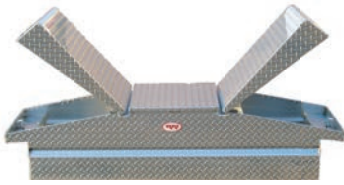

COMMERCIAL GRADE TRUCK EQUIPMENT

Truck Boxes

ST-Series
Double Lid Crossboxes

C-Series
Single Lid Crossboxes

M-Series
Single or Double Lid
Chest Style Truck Boxes

Floor Drawers

RKI Truck Boxes

- Available in a variety of designs
- Built to withstand tough conditions
- Quality workmanship built to last
- RKI manufactures special truck boxes (consult your nearest dealer for custom sizes)
- Lifetime Warranty

M-Series
Fifth Wheel Partner
Floor Box

TTB Trailer Tongue Box

S-Series
Side Truck Boxes

H-Series
Horizontally Hinged
Truck Boxes

Topper Compartment Boxes

STS-Series
Side Truck Boxes

V-Series
Vertically Hinged
Truck Boxes

UST-Series
Top-opening Upper
Side Truck Boxes

US-Series
Upper Side Truck Boxes

COMMERCIAL GRADE TRUCK EQUIPMENT

Truck Box Features

STEEL TRUCK BOX FEATURES:

- 14 Gauge or Thicker Steel Construction
- High Security Stainless Steel Hinges
- Tough Polyester Powder Coat Finish; Available in Black or White
- Durable Spring Assist Lid Opening on all Top Opening Models
- Full-size easy to Grab Stainless Steel Paddle Latches on all Lided boxes
- H,V,US,UST Boxes & Floor Drawers feature Stainless Steel Rotary Latches

- Rugged Bright Diamond Treadplate Aluminum Hull with Smooth Aluminum Bottom
- Sealed Gas Shock Lid Supports on all Top Opening Models
- Available in Black or White powder coat finish
- Same Dependable Design and Durable Construction as our Steel Truck Boxes