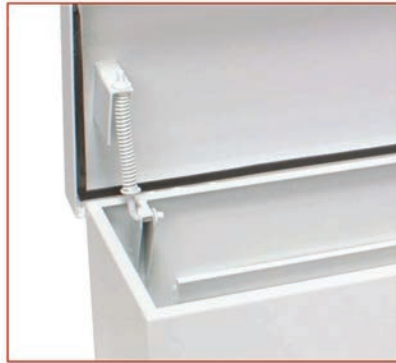

M-Series
Fifth Wheel Partner
Floor Box

TTB Trailer Tongue Box

S-Series
Side Truck Boxes

H-Series
Horizontally Hinged
Truck Boxes

Topper Compartment Boxes

STS-Series
Side Truck Boxes

V-Series
Vertically Hinged
Truck Boxes

UST-Series
Top-opening Upper
Side Truck Boxes

US-Series
Upper Side Truck Boxes

COMMERCIAL GRADE TRUCK EQUIPMENT

Truck Box Features

STEEL TRUCK BOX FEATURES:

- 14 Gauge or Thicker Steel Construction
- High Security Stainless Steel Hinges
- Tough Polyester Powder Coat Finish; Available in Black or White
- Durable Spring Assist Lid Opening on all Top Opening Models
- Full-size easy to Grab Stainless Steel Paddle Latches on all Lided boxes
- H,V,US,UST Boxes & Floor Drawers feature Stainless Steel Rotary Latches

SPRING ASSIST AND WEATHER TIGHT SEALS

GAS SHOCK LID SUPPORTS AND WEATHER TIGHT SEALS

ALL H,V,US & UST NOW HAVE STAINLESS STEEL PADDLE HANDLE ROTARY LATCHES

TOUGH POLYESTER POWDER COAT FINISH

ALUMINUM TRUCK BOX FEATURES:

- Rugged Bright Diamond Treadplate Aluminum Hull with Smooth Aluminum Bottom
- Sealed Gas Shock Lid Supports on all Top Opening Models
- Available in Black or White powder coat finish
- Same Dependable Design and Durable Construction as our Steel Truck Boxes