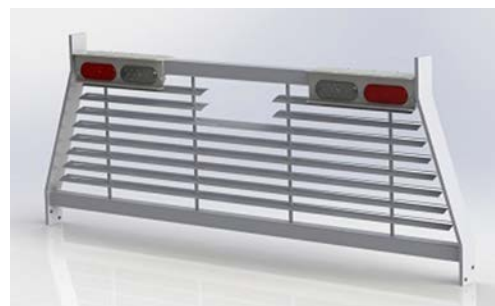

UST-Series
Top-opening Upper
Side Truck Boxes

US-Series
Upper Side Truck Boxes

COMMERCIAL GRADE TRUCK EQUIPMENT

Truck Box Features

STEEL TRUCK BOX FEATURES:

- 14 Gauge or Thicker Steel Construction
- High Security Stainless Steel Hinges
- Tough Polyester Powder Coat Finish; Available in Black or White
- Durable Spring Assist Lid Opening on all Top Opening Models
- Full-size easy to Grab Stainless Steel Paddle Latches on all Lided boxes
- H,V,US,UST Boxes & Floor Drawers feature Stainless Steel Rotary Latches

- Rugged Bright Diamond Treadplate Aluminum Hull with Smooth Aluminum Bottom
- Sealed Gas Shock Lid Supports on all Top Opening Models
- Available in Black or White powder coat finish
- Same Dependable Design and Durable Construction as our Steel Truck Boxes

Window Grilles and Accessories

Steel and Aluminum Window Grilles

RKi Window Grilles protect your rear window from accidental breakage and protect your truck's interior from sun damage, while allowing unobstructed visibility.

RKi Window Grilles are built of heavy duty steel and aluminum with polyester powder coat Black or White finish to provide many years of dependable service. Steel ladder racks also available.

Strobe Light Mounting Kits (Round or Rectangular)