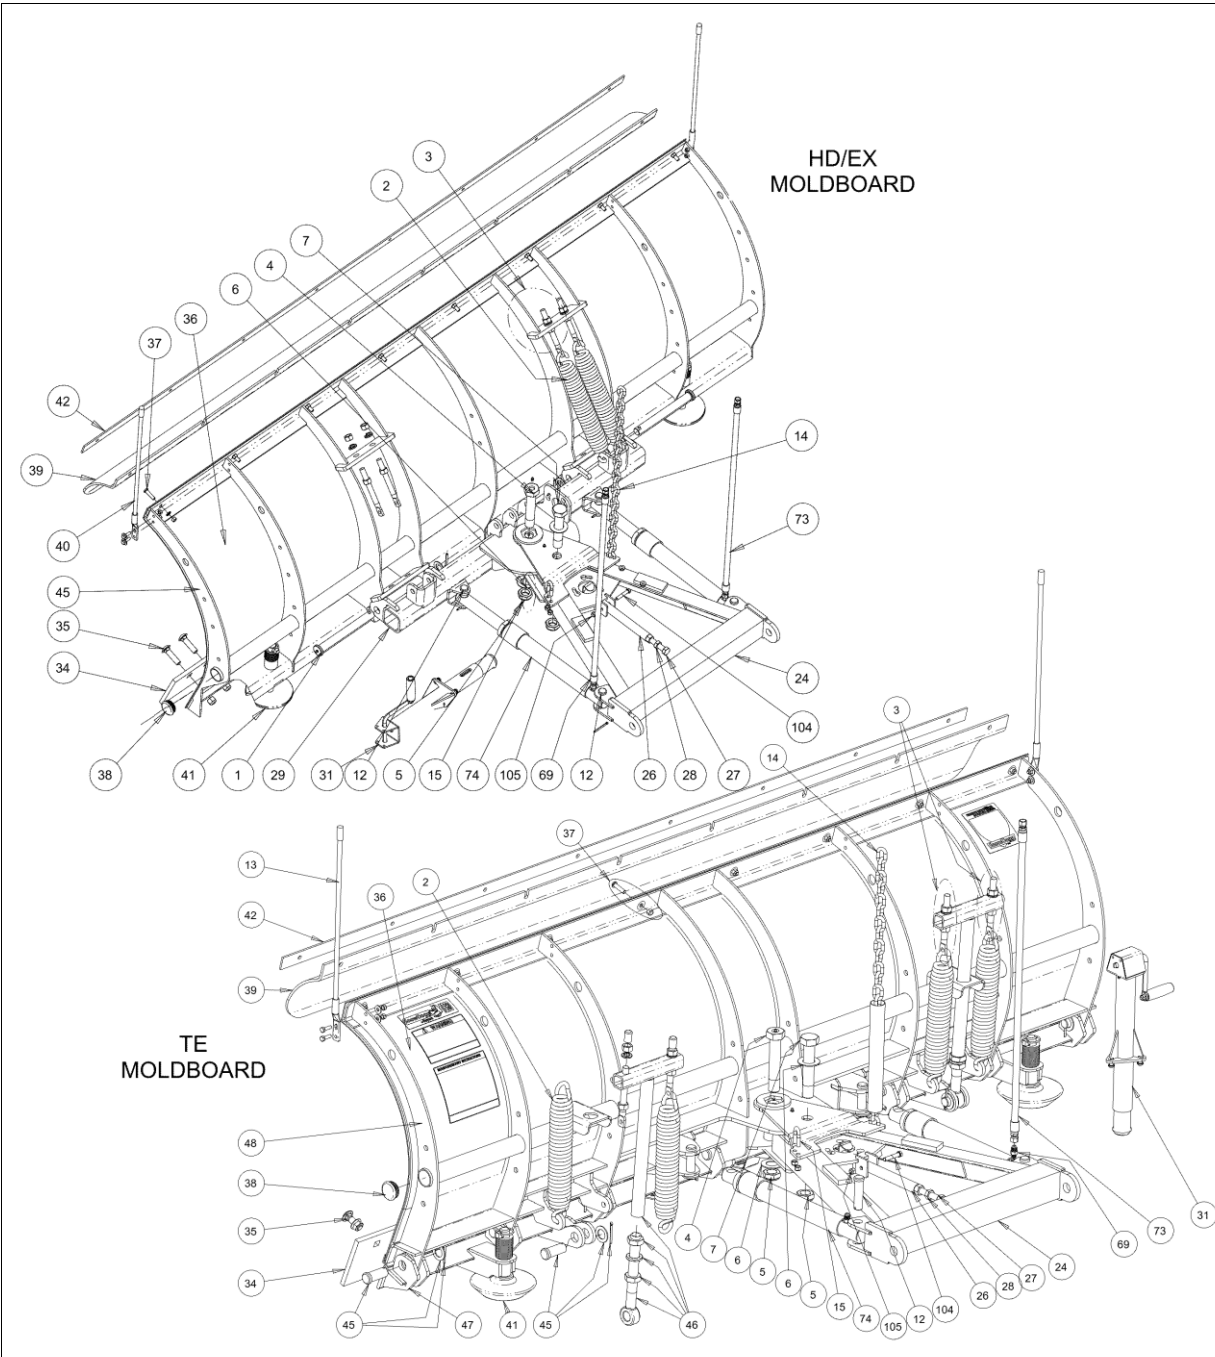

Ref	Part No.	Description	Qty	Ref	Part No.	Description	Qty
	16020630	EX85 Moldboard		34	16120610	Cutting Edge, 90 x 1/2	1
	16020310	TE75 Moldboard	1	34	16120720	Cutting Edge, 96in, Rubber	1
	16020320	TE80 Moldboard	1	34	16120740	Cutting Edge, 108in, Rubber	1
	16020340	TE90 Moldboard	1	34	16120520	Cutting Edge, 90 x 3/8	1
	16020640	EX90 Moldboard		35	16120114	Cutting Edge Hdw Kit, 5/8-11, 14 pcs	1
	16020620	EX80 Moldboard		36	16121618	Skin, TE90, SST	1
	16020610	EX75 Moldboard		36	16121614	Skin, TE80, SST	1
	16020530	HD80 Moldboard		36	16121620	Skin, EX80, SST	1
	16020520	HD75 Moldboard		36	16121612	Skin, TE75, SST	1
ACC	16124050	Back Drag Edge, 108in		36	16121520	Skin, HD75, SST	1
ACC	16150010	Hydraulic Fluid, Low Temp, 1 CASE (12 QTS)		36	16121530	Skin, HD80, SST	1
ACC	16124040	Back Drag Edge, 102in		36	16121610	Skin, EX75, SST	1
ACC	16124030	Back Drag Edge, 96in		36	16121640	Skin, EX90, SST	1
ACC	16124020	Back Drag Edge, 90in		36	16121630	Skin, EX85, SST	1
ACC	16021610	Wing Kit, EX		37	16120110	Moldboard Skin Hardware Kit	1
ACC	16101500	Shock Kit, HD/EX		38	16120120	Crosstube Cap	2
ACC	16021310	Wing Kit, TE/SK	1	39	16120163	Deflector, 108in, Rubber	1
ACC	16021510	Wing Kit, HD		39	16120162	Deflector, 108in, Poly	1
N/S	16101019	Nut, Serrated Flange, 3/8-16	2	39	16120157	Deflector, 90in, Rubber	1
N/S	16101016	Stud, 3/8-16	2	39	16120158	Deflector, 96in, Poly	1
1	16101516	Grease Fitting, 1/4-28 Threaded	2	39	16120161	Deflector, 102in, Rubber	1
1	16101100	Trip Pin Kit (x2)	1	39	16121158	Deflector, 90in, Poly	1
2	16101200	Trip Spring	4	39	16120159	Deflector, 96in, Rubber	1
3	16101210	Spring Mount Eye Bolt (x4)	1	39	16120160	Deflector, 102in, Poly	1
4	16101516	Grease Fitting, 1/4-28 Threaded	2	40	16122100	Blade Guide Kit	1
4	16101120	Pivot Bolt Kit w/Grease Fitting	1	41	16121100	Shoe Assy	2
4	16101515	Grease Fitting, Press In	2	42	16120258	Clamp Strip, 96in	1
5	16101122	Nut, Nylock, 1-1/8-12	2	42	16120260	Clamp Strip, 102in	1
6	16101124	Washer, 1-1/8	2	42	16120262	Clamp Strip, 108in	1
7	16101140	Angle Stop Bolt	1	42	16120256	Clamp Strip, 90in	1
8	16102100	Clevis Pin Kit, 1 x 4	1	45	16122354	Frame, Moldboard, EX75	1
9	16102102	Cotter Pin, 3/16 x 2	4	45	16102144	Clevis Pin Kit, 1 x 2-3/8	10
10	16102104	Washer, 1in	2	45	16122352	Frame, Moldboard, HD80	1
11	16102122	Clevis Pin Kit, 7/8 x 4	3	45	16122356	Frame, Moldboard, EX80	1
12	16102142	Clevis Pin Kit, 7/8 x 3-1/4	4	45	16122358	Frame, Moldboard, EX85	1
13	16122100	Blade Guide Kit	1	45	16122360	Frame, Moldboard, EX90	1
14	16103000	Chain, 5/16 Grade 43, 24 Links	2	45	16122350	Frame, Moldboard, HD75	1
15	16103020	U-bolt Kit	2	46	16120190	Trip Spring T-Bar Kit	2
16b	16111620	Upper Lift Frame	1	47	16122304	Trip Angle, TE75	1
16a	16111612	Lower Lift Frame Weldment	1	47	16122306	Trip Angle, TE80	1
16a	16110100	Lower Lift Frame Assy	1	47	16122312	Trip Angle, TE90	1
24	16111200	A-Frame, HD/EX/TE	1	48	16122300	Moldboard Weldment, TE75	1
26	16111210	Prop Stand Assy	1	48	16122302	Moldboard Weldment, TE80	1
27	16111212	Bolt, Hex Head 5/8-11 x 3.00	1	48	16122310	Moldboard Weldment, TE90	1
28	16111214	Nut, Jam, 5/8-11	1	69	16151328	Connector, -6/4 JICM/SAEM	2
29	16111300	Sector, HD/EX	1	73	16153110	Hose, 3/8 x 38, -6 JIC	2
30	16111402	Chain Lift Cover w/Hdw	1	74	16154216	Cylinder Gland Nut, 1-1/2in Polypak	2
30	16111406	Chain Lift Cover Hardware Kit	1	74	16154100	Cylinder, 1-1/2 x 12 Polypak	2
30	16111400	Chain Lift Assy	1	74	16154212	Cylinder Packing, 1-1/2in V-Pack	2
31	16111310	Jack, Side Wind	1	74	16154214	Cylinder Packing, 1-1/2in V-Pack	2
31	16111312	Jack Cap	1	74	16154214	Cylinder Gland Nut, 1-1/2in V Pack	2
32a	16111124	Snapper Pin, 2-1/2in	2	104	16101004	Screw, Hex Head, 3/8-16 x 2.00	1
33	16111510	Light Bracket w/Hdw	2	105	16101006	Nut, Nylock, 3/8-16 SST	1
34	16120620	Cutting Edge, 96 x 1/2	1				
34	16120730	Cutting Edge, 102in, Rubber	1				
34	16120710	Cutting Edge, 90in, Rubber	1				
34	16120640	Cutting Edge, 108 x 1/2	1				
34	16120720	Cutting Edge, 96in, Rubber	1				
34	16120630	Cutting Edge, 102 x 1/2	1				
34	16120530	Cutting Edge, 96 x 3/8	1				