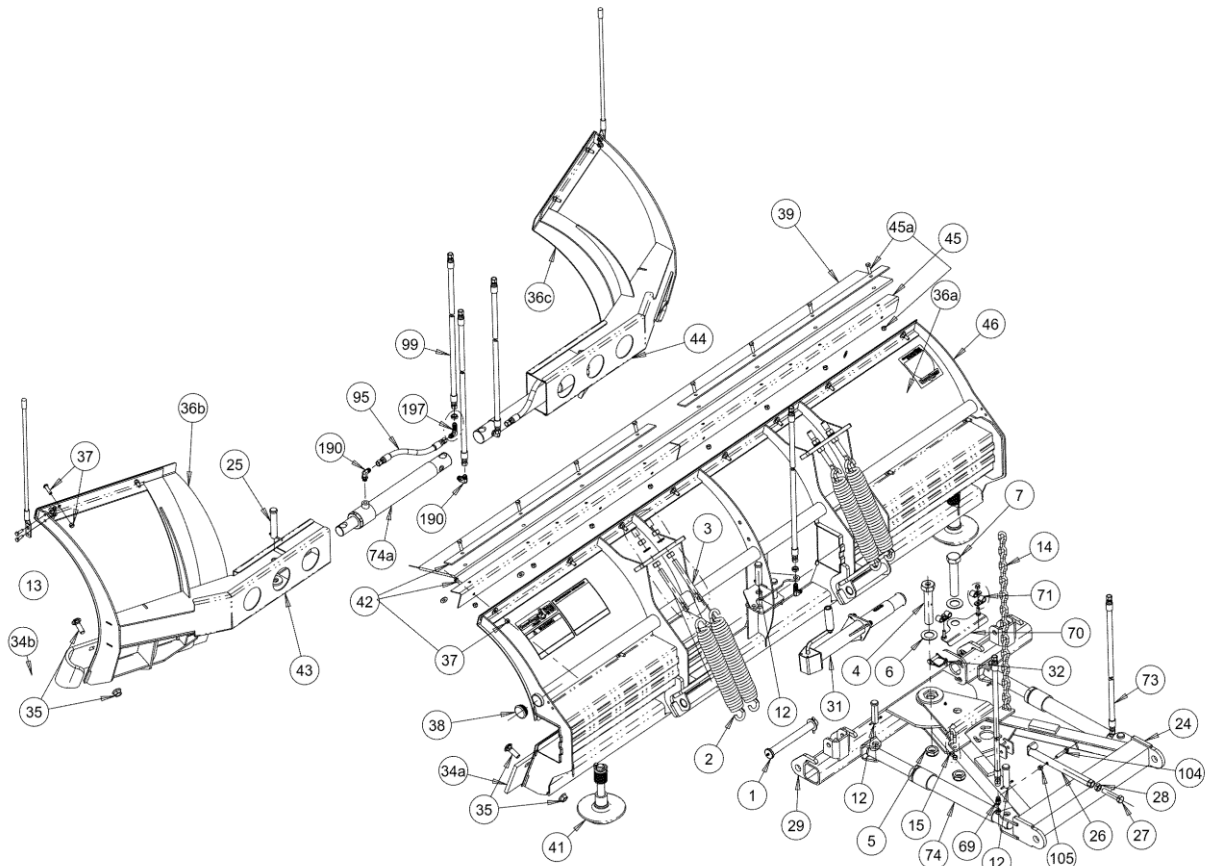

Ref	Part No.	Description	Qty	Ref	Part No.	Description	Qty
	16020920	XP810 Moldboard					
ACC	16101550	Shock Kit, XP					
1	16101100	Trip Pin Kit (x2)	1				
1	16101516	Grease Fitting, 1/4-28 Threaded	2				
2	16101200	Trip Spring	4				
3	16101210	Spring Mount Eye Bolt Kit (x4)	1				
4	16101516	Grease Fitting, 1/4-28 Threaded	1				
4	16101120	Pivot Bolt Kit w/Grease Fitting	1				
4	16101515	Grease Fitting, Press In	2				
5	16101122	Nut, Nylock, 1-1/8-12	2				
6	16101124	Washer, 1-1/8					
7	16101140	Angle Stop Bolt	1				
9	16102102	Cotter Pin, 3/16 x 2					
12	16102142	Clevis Pin Kit, 7/8 x 3-1/4	6				
13	16122100	Blade Guide Kit	1				
14	16103000	Chain, 5/16 Grade 43, 24 Links	2				
15	16103020	U-bolt Kit	2				
24	16101515	Grease Fitting, Press In	1				
24	16111200	A-Frame, HD/EX/TE	1				
25	16102199	Clevis Pin Kit, 7/8 X 4-1/2	2				
26	16111210	Prop Stand Assy	1				
27	16111212	Bolt, Hex Head 5/8-11 x 3.00	1				
28	16111214	Nut, Jam, 5/8-11	1				
29	16111300	Sector, HD/EX	1				
31	16111310	Jack, Side Wind	1				
31	16111312	Jack Cap	1				
32	16111120	Snapper Pin					
34b	16120922	Wing Cutting Edge, XP810	1				
34a	16120920	Cutting Edge, 90 x 1/2, XP810	1				
35	16120114	Cutting Edge HdW Kit, 5/8-11, 14 pcs	1				
36a	16121920	Skin, XP810, Center, SST	1				
36c	16121924	Skin, XP810, PS Wing, SST	1				
36b	16121922	Skin, XP810, DS Wing, SST	1				
37	16120110	Moldboard Skin Hardware Kit	1				
38	16120120	Crosstube Cap	2				
39	16120157	Deflector, 90in, Rubber	1				
41	16121140	Shoe Snapper Pin	2				
41	16121100	Shoe Assy	2				
41	16121120	Shoe Washer	16				
42	16120266	Clamp Strip, XP810	2				
43	16122420	Wing Frame, DS	1				
44	16122430	Wing Frame, PS	1				
45	16122412	Deflector Bracket Kit	1				
45a	16122414	Deflector Bracket Hardware	1				
46	16122410	Center Frame	1				
69	16151328	Connector, -6/-4 JICM/SAEM	2				
70	16111140	Bracket, Hose	1				
71	16111142	Clamp Kit, Hose	2				
73	16153110	Hose, 3/8 x 38, -6 JIC	2				
74	16154100	Cylinder, 1-1/2 x 12 Polypak	2				
74a	16154300	Cylinder, 1-1/2 x 1-3/4 x 12	2				
95	16153140	Hose, 3/8 x 13, -6 JIC	2				
99	16153130	Hose, 3/8 x 60, -6 JIC	4				
104	16101004	Screw, Hex Head, 3/8-16 x 2.00	1				
105	16101006	Nut, Nylock, 3/8-16 SST	1				
190	16152346	Elbow, -6 SAEM/JICM	4				
197	16151340	Elbow, Bulkhead, -6 JICM/JICM	2				