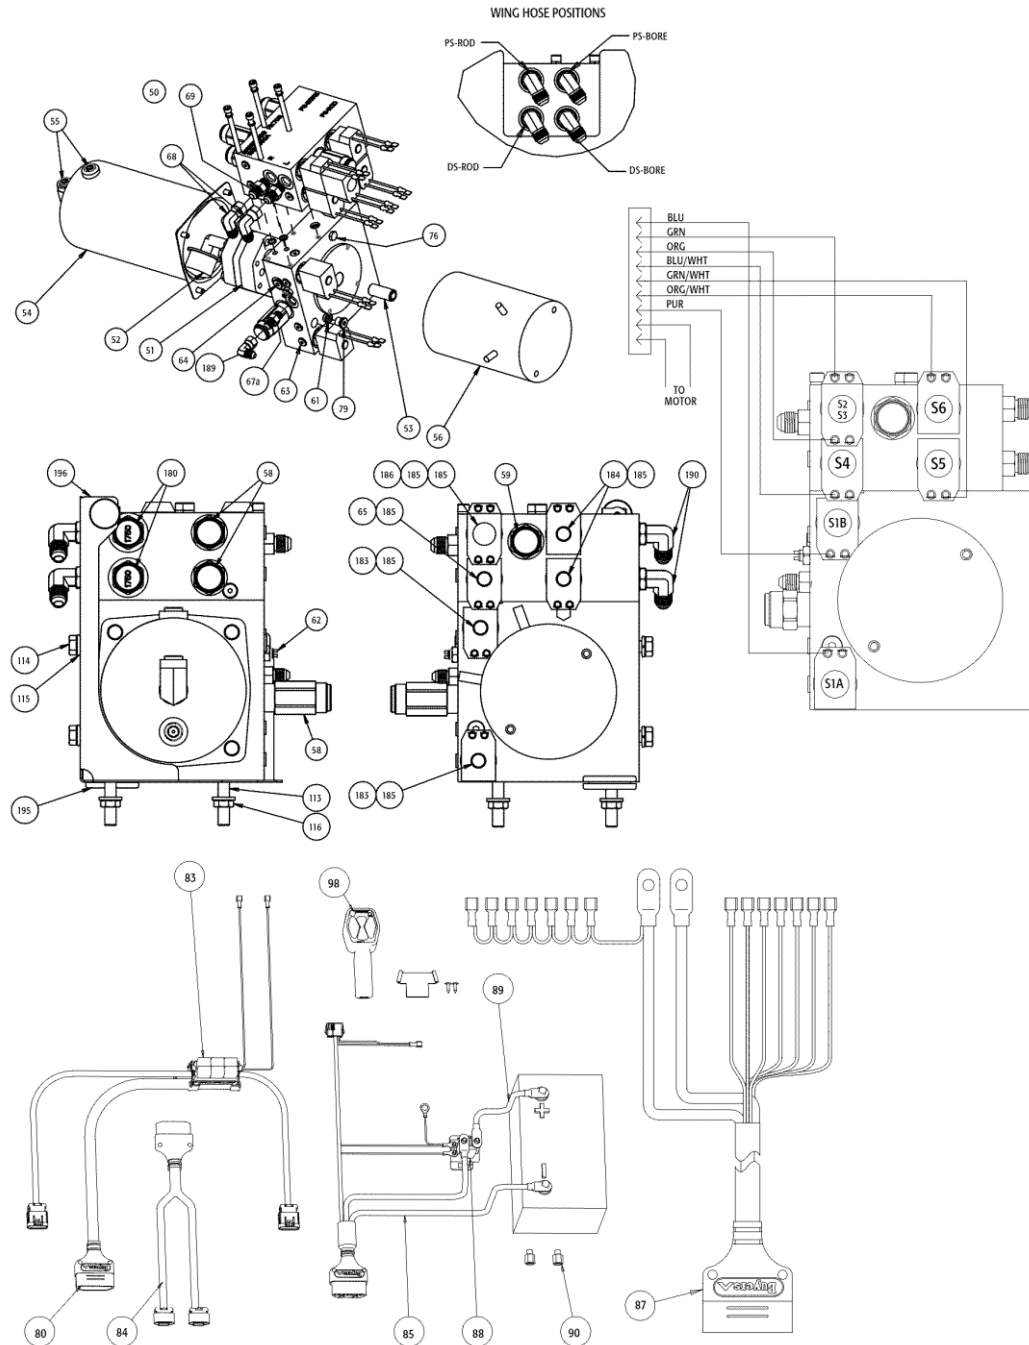

Ref	Part No.	Description	Qty	Ref	Part No.	Description	Qty
	16020920	XP810 Moldboard					
ACC	16101550	Shock Kit, XP					
1	16101100	Trip Pin Kit (x2)	1				
1	16101516	Grease Fitting, 1/4-28 Threaded	2				
2	16101200	Trip Spring	4				
3	16101210	Spring Mount Eye Bolt Kit (x4)	1				
4	16101516	Grease Fitting, 1/4-28 Threaded	1				
4	16101120	Pivot Bolt Kit w/Grease Fitting	1				
4	16101515	Grease Fitting, Press In	2				
5	16101122	Nut, Nylock, 1-1/8-12	2				
6	16101124	Washer, 1-1/8					
7	16101140	Angle Stop Bolt	1				
9	16102102	Cotter Pin, 3/16 x 2					
12	16102142	Clevis Pin Kit, 7/8 x 3-1/4	6				
13	16122100	Blade Guide Kit	1				
14	16103000	Chain, 5/16 Grade 43, 24 Links	2				
15	16103020	U-bolt Kit	2				
24	16101515	Grease Fitting, Press In	1				
24	16111200	A-Frame, HD/EX/TE	1				
25	16102199	Clevis Pin Kit, 7/8 X 4-1/2	2				
26	16111210	Prop Stand Assy	1				
27	16111212	Bolt, Hex Head 5/8-11 x 3.00	1				
28	16111214	Nut, Jam, 5/8-11	1				
29	16111300	Sector, HD/EX	1				
31	16111310	Jack, Side Wind	1				
31	16111312	Jack Cap	1				
32	16111120	Snapper Pin					
34b	16120922	Wing Cutting Edge, XP810	1				
34a	16120920	Cutting Edge, 90 x 1/2, XP810	1				
35	16120114	Cutting Edge HdW Kit, 5/8-11, 14 pcs	1				
36a	16121920	Skin, XP810, Center, SST	1				
36c	16121924	Skin, XP810, PS Wing, SST	1				
36b	16121922	Skin, XP810, DS Wing, SST	1				
37	16120110	Moldboard Skin Hardware Kit	1				
38	16120120	Crosstube Cap	2				
39	16120157	Deflector, 90in, Rubber	1				
41	16121140	Shoe Snapper Pin	2				
41	16121100	Shoe Assy	2				
41	16121120	Shoe Washer	16				
42	16120266	Clamp Strip, XP810	2				
43	16122420	Wing Frame, DS	1				
44	16122430	Wing Frame, PS	1				
45	16122412	Deflector Bracket Kit	1				
45a	16122414	Deflector Bracket Hardware	1				
46	16122410	Center Frame	1				
69	16151328	Connector, -6/-4 JICM/SAEM	2				
70	16111140	Bracket, Hose	1				
71	16111142	Clamp Kit, Hose	2				
73	16153110	Hose, 3/8 x 38, -6 JIC	2				
74	16154100	Cylinder, 1-1/2 x 12 Polypak	2				
74a	16154300	Cylinder, 1-1/2 x 1-3/4 x 12	2				
95	16153140	Hose, 3/8 x 13, -6 JIC	2				
99	16153130	Hose, 3/8 x 60, -6 JIC	4				
104	16101004	Screw, Hex Head, 3/8-16 x 2.00	1				
105	16101006	Nut, Nylock, 3/8-16 SST	1				
190	16152346	Elbow, -6 SAEM/JICM	4				
197	16151340	Elbow, Bulkhead, -6 JICM/JICM	2				