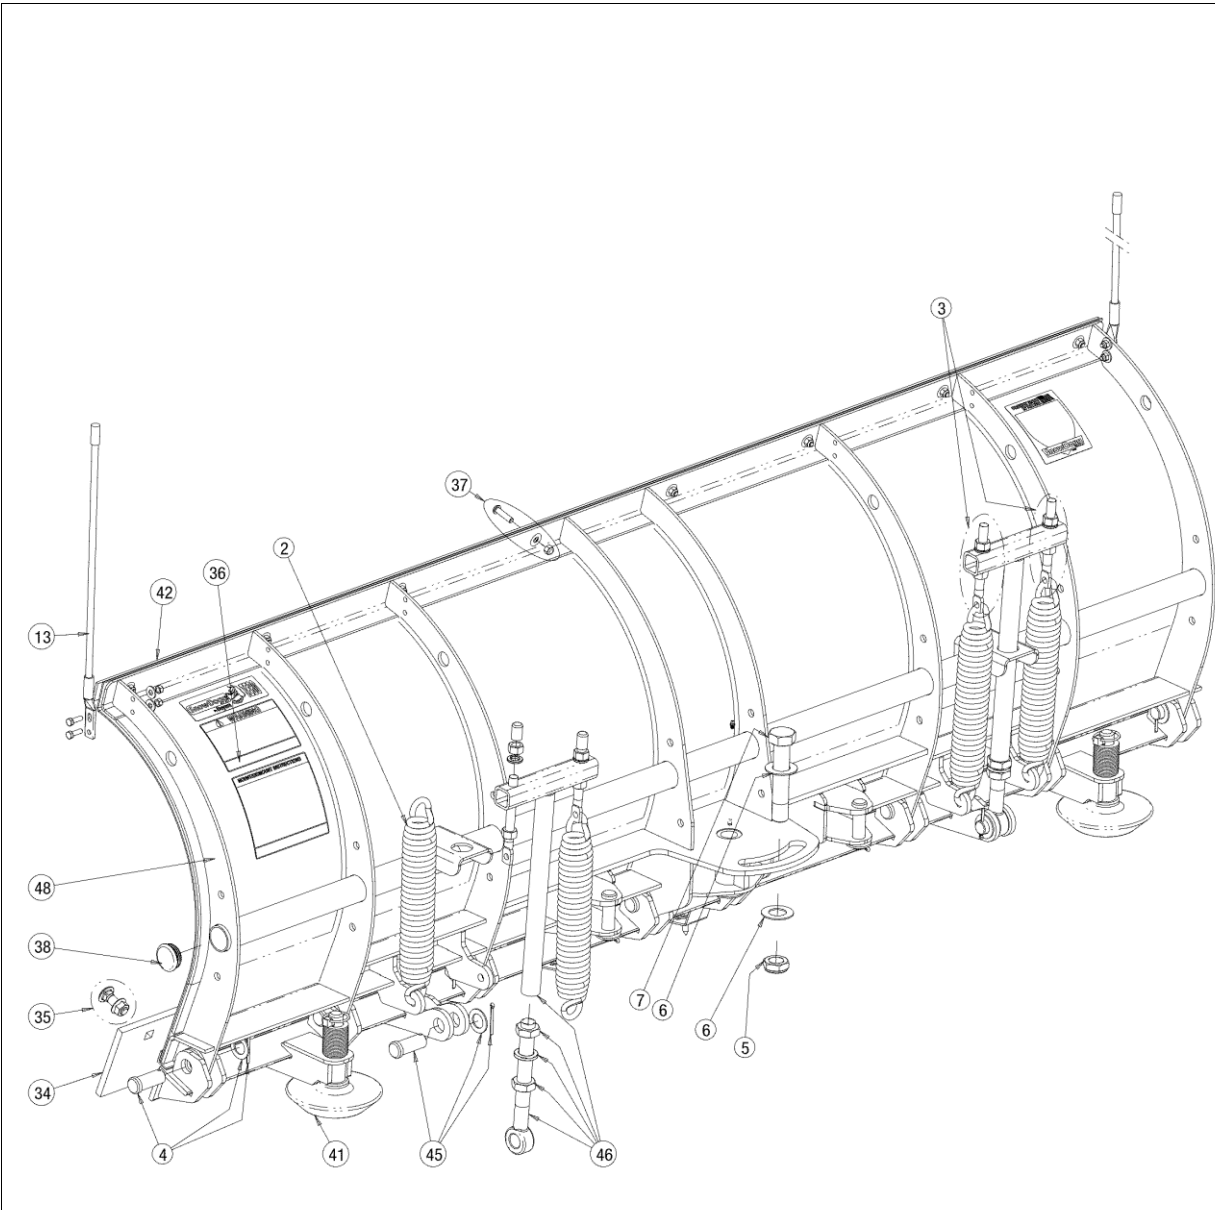

Ref	Part No.	Description	Qty	Ref	Part No.	Description	Qty
	16016000	SK Lift Frame					
7	16101140	Angle Stop Bolt	1				
12	16102142	Clevis Pin Kit, 7/8 x 3-1/4	2				
12	16102142	Clevis Pin Kit, 7/8 x 3-1/4	2				
16	500	Grease Fitting, 5/16 Press In					
16	16110130	Mount Plate	1				
24	16115200	A-Frame, SK	1				
30	16101030	Bolt Kit, Swivel Bolt w/Hose Clamp	1				
31	16101032	Bolt Kit, A-Frame To Mount	3				
40	16122100	Blade Guide Kit	1				
50	16352300	Crossover Relief	1				
51	16101034	Mount Kit, Crossover Relief	1				
52	16153150	Hose, 3/8 x 28, -6 JIC	1				
53	16152348	Fitting, Elbow -8 SAE/-8 JIC MM w/orifice	1				
54	H5515X6X8	Fitting, Elbow, -8 SAE/-8 JIC MM	3				
55	450	Grease Fitting	2				
56	16111320	Moldboard Brace Kit, Skid Steer	1				
57	16101180	Hinge Pin Kit, VUT	1				
69	16151324	Connector, -6 JICM/SAEM	2				
74	16154100	Cylinder, 1-1/2 x 12 Polypak	2				
99	16153160	Hose, 3/8 x 60, -6 JIC/1/2" NPT FM	2				